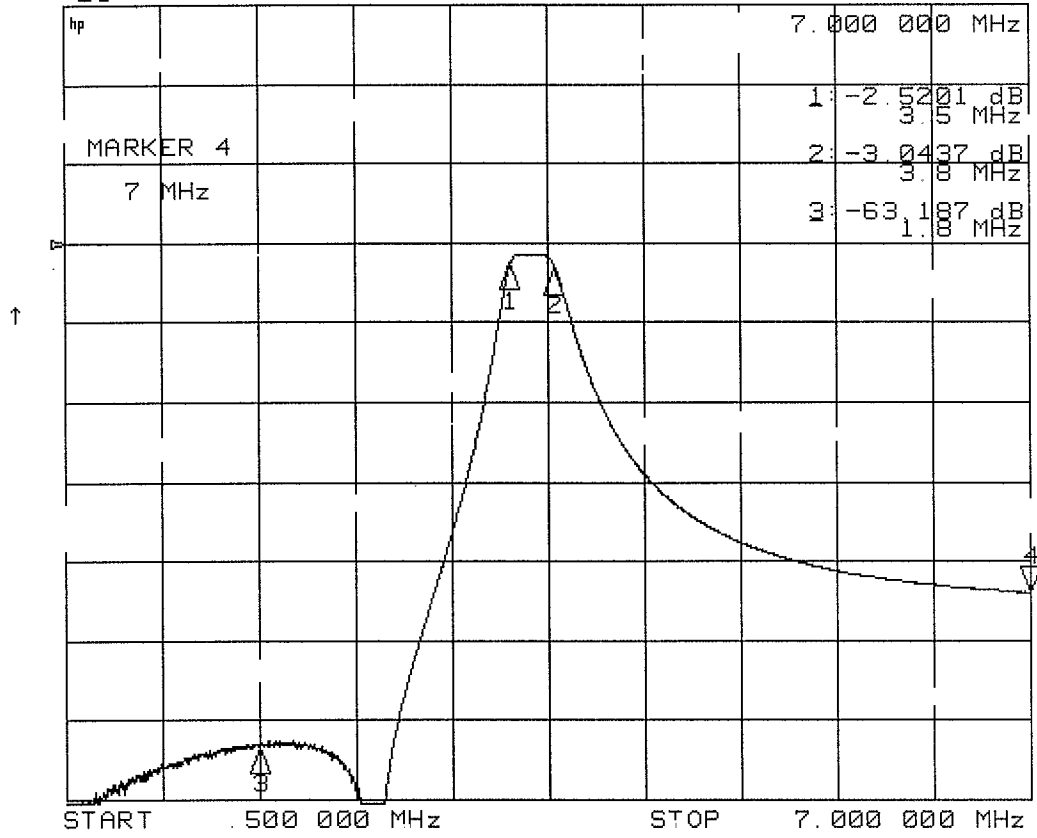

KING 6Band RX Filter tune

6 Nov 2007 13:26:57

CH1 S21/M log MAG 10 dB/ REF 0 dB 4: -44.959 dB

NBRA Inductors all Bands
KING Rev 3/07 Rev B

CH1 S₂₁/M log MAG 10 dB/ REF 0 dB 4: -44.015 dB

CH1 S₂₁/M log MAG 10 dB/ REF 0 dB 4: -41.81 dB