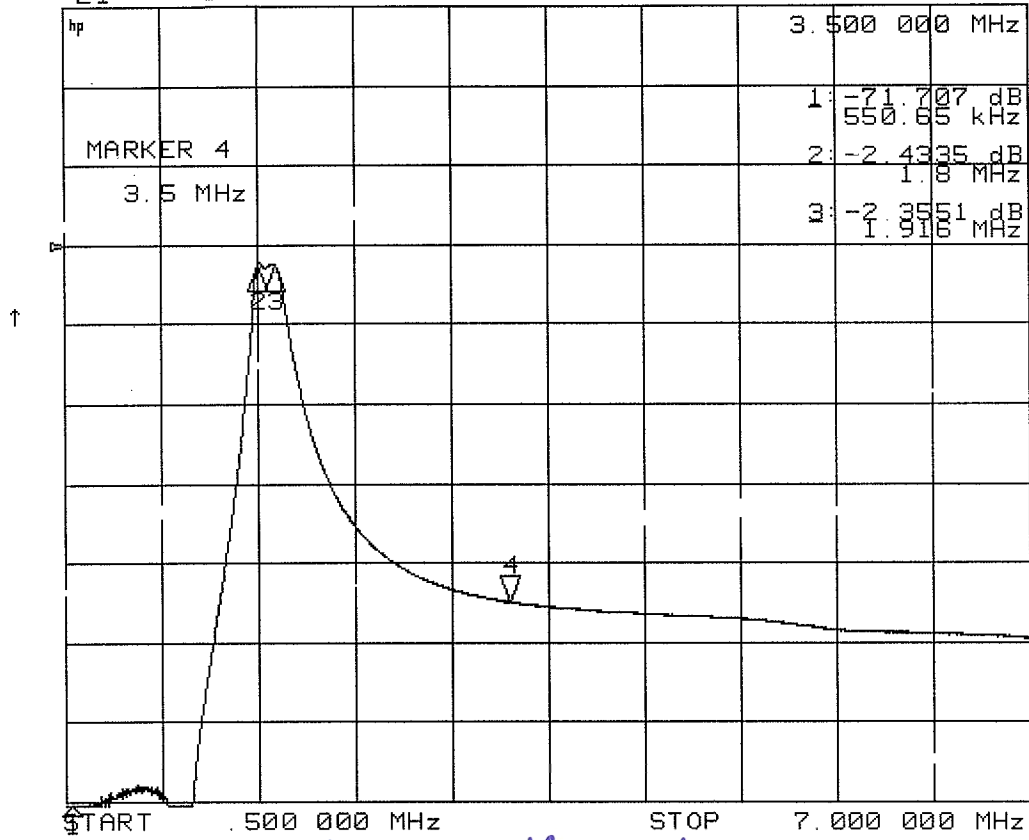

KING 6Band RX Filter tune

6 Nov 2007 13:26:57

CH1 S21/M log MAG 10 dB/ REF 0 dB 4: -44.959 dB

NBRA Inductors all Bands
KING Rev 3/07 Rev B

CH1 S₂₁/M log MAG 10 dB/ REF 0 dB 4: -44.015 dB

CH1 S₂₁/M log MAG 10 dB/ REF 0 dB 4: -41.81 dB