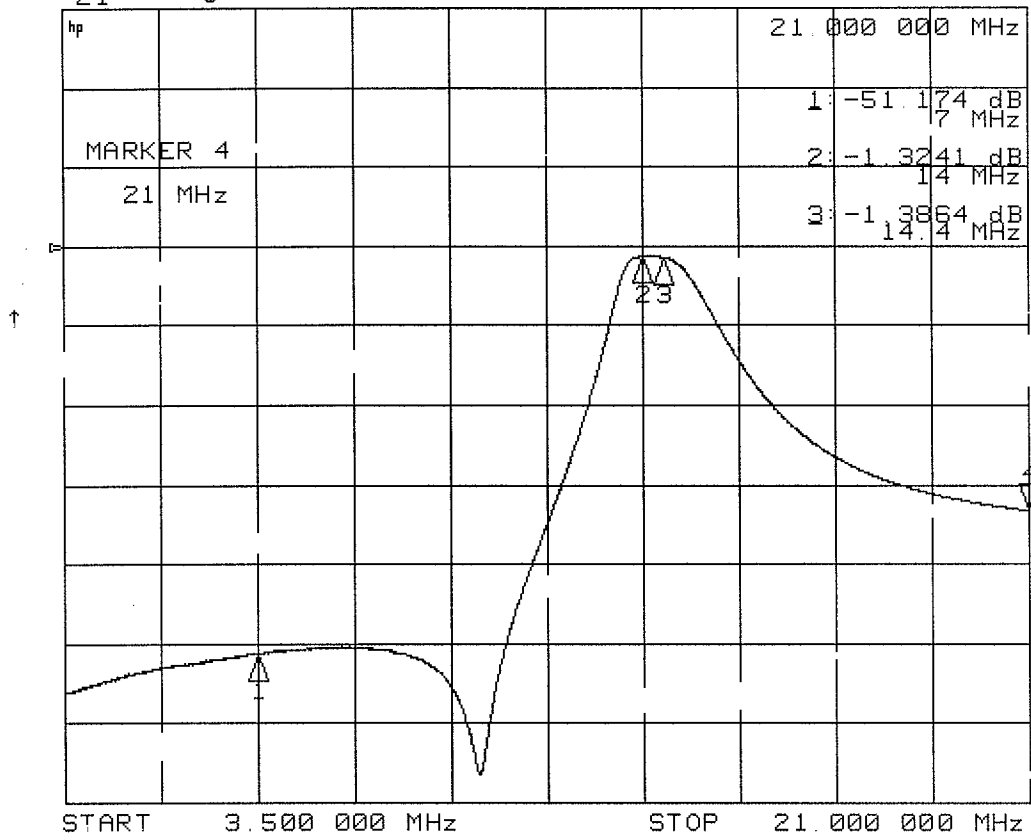

6 Nov 2007 13:34:37

CH1 S₂₁/M log MAG 10 dB/ REF 0 dB 4: -33.207 dB