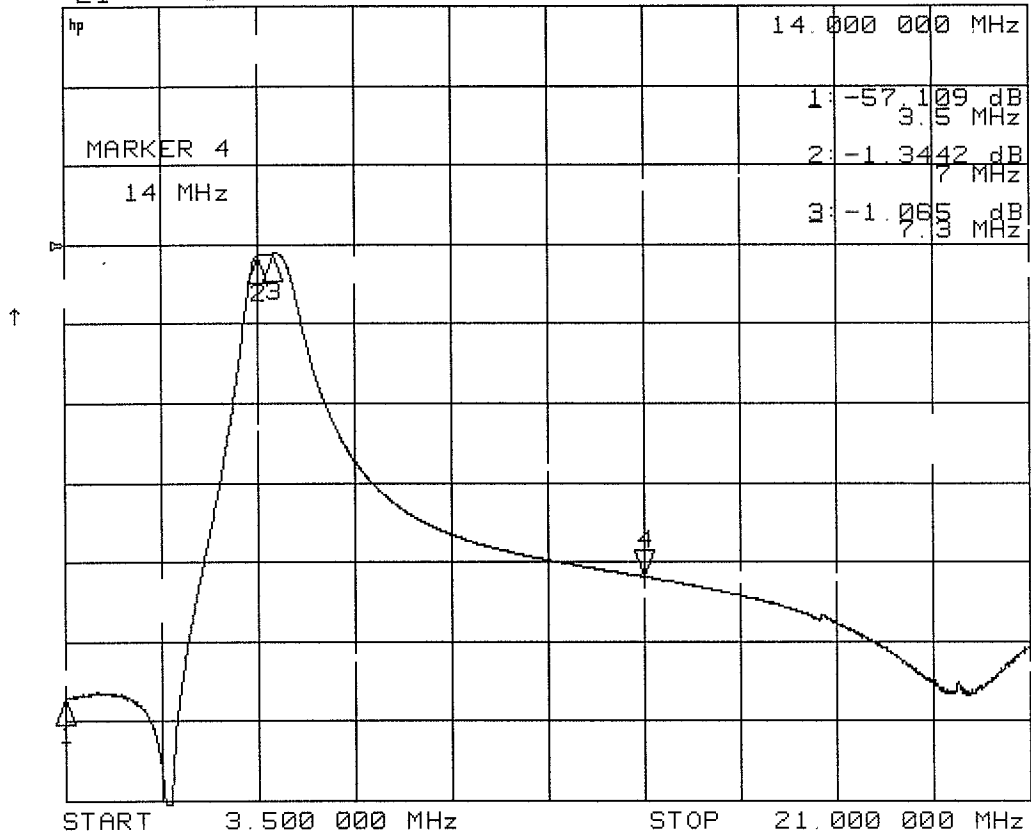

KING 6Band RX Filter tune

6 Nov 2007 13:26:57

CH1 S21/M log MAG 10 dB/ REF 0 dB 4: -44.959 dB

NBRA Inductors all Bands
KING Rev 3/07 Rev B

CH1 S₂₁/M log MAG 10 dB/ REF 0 dB 4: -44.015 dB

CH1 S₂₁/M log MAG 10 dB/ REF 0 dB 4: -41.81 dB